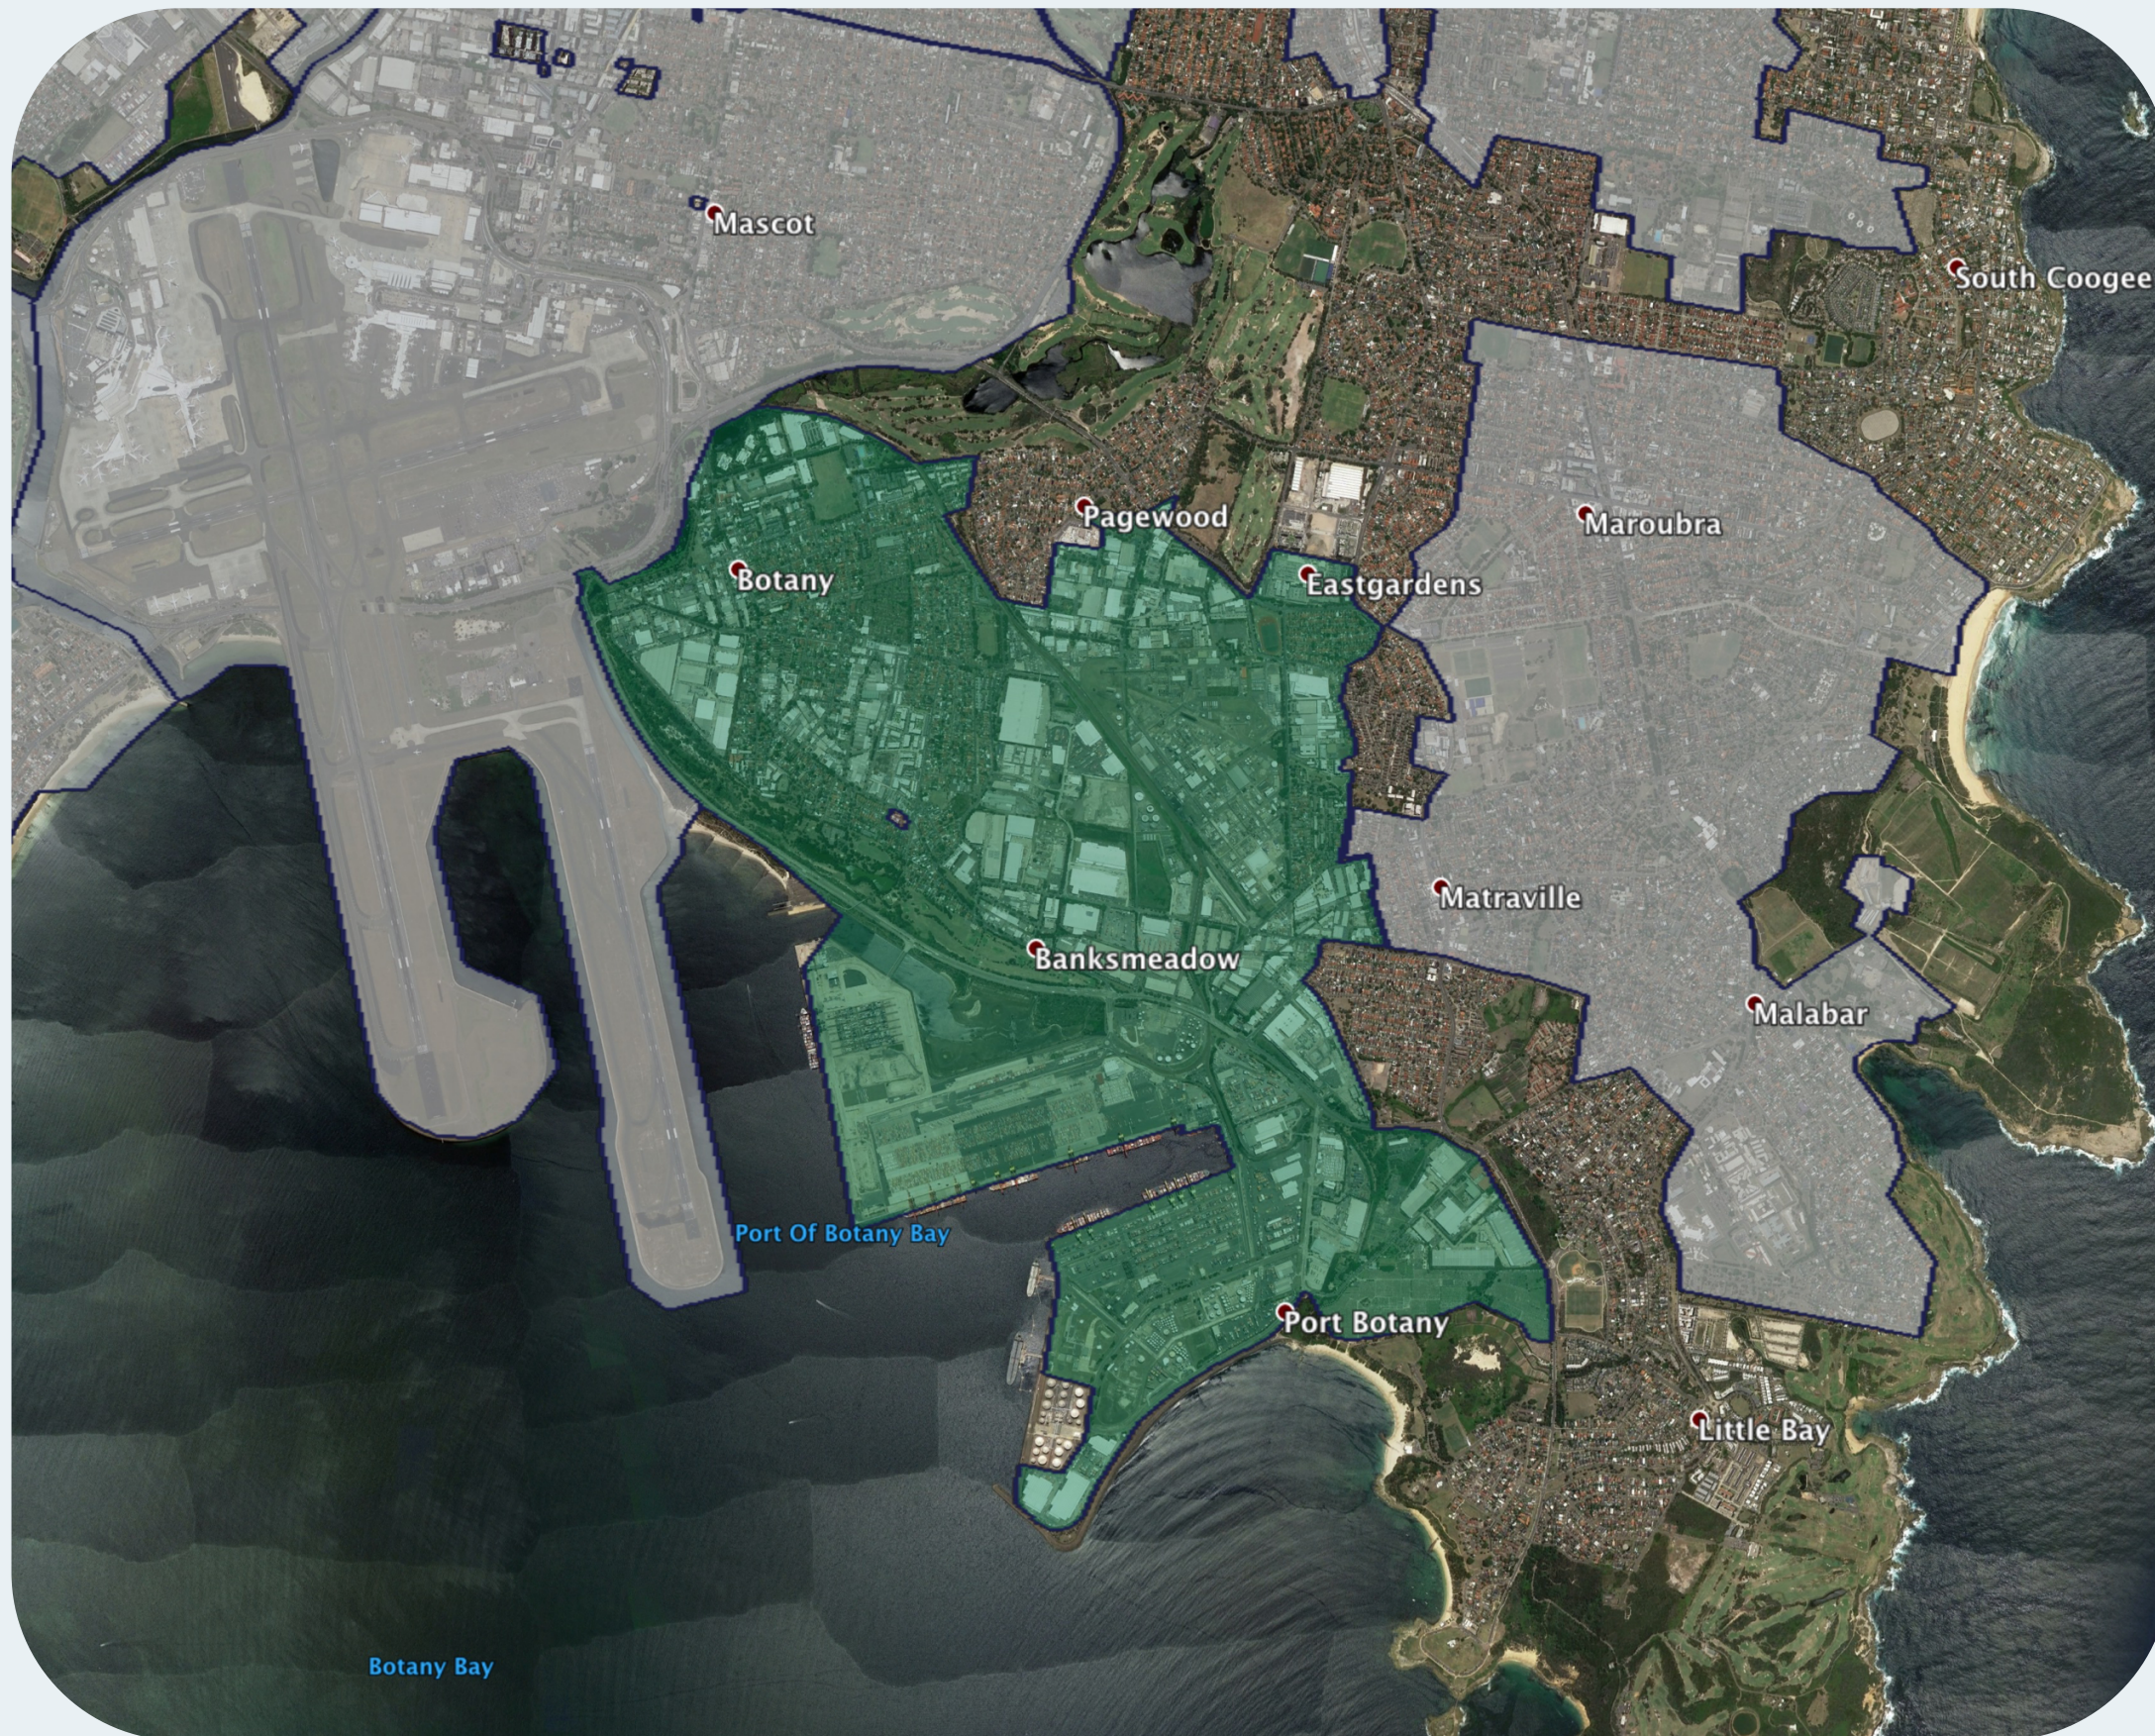

nbn™ Business Fibre Zone indicative map – Botany and surrounds

The nbn™ Business Fibre Initiative is available to businesses right across the country.

The areas highlighted on this map, are part of an nbn™ Business Fibre Zone that is eligible for business nbn™ Enterprise Ethernet.

To find out more about the Fibre Initiative contact your service provider, or visit: nbn.com.au/businessfibre

Key

-  nbn™ Business Fibre Zone
-  Adjacent/nearby nbn™ Business Fibre Zone (where relevant)