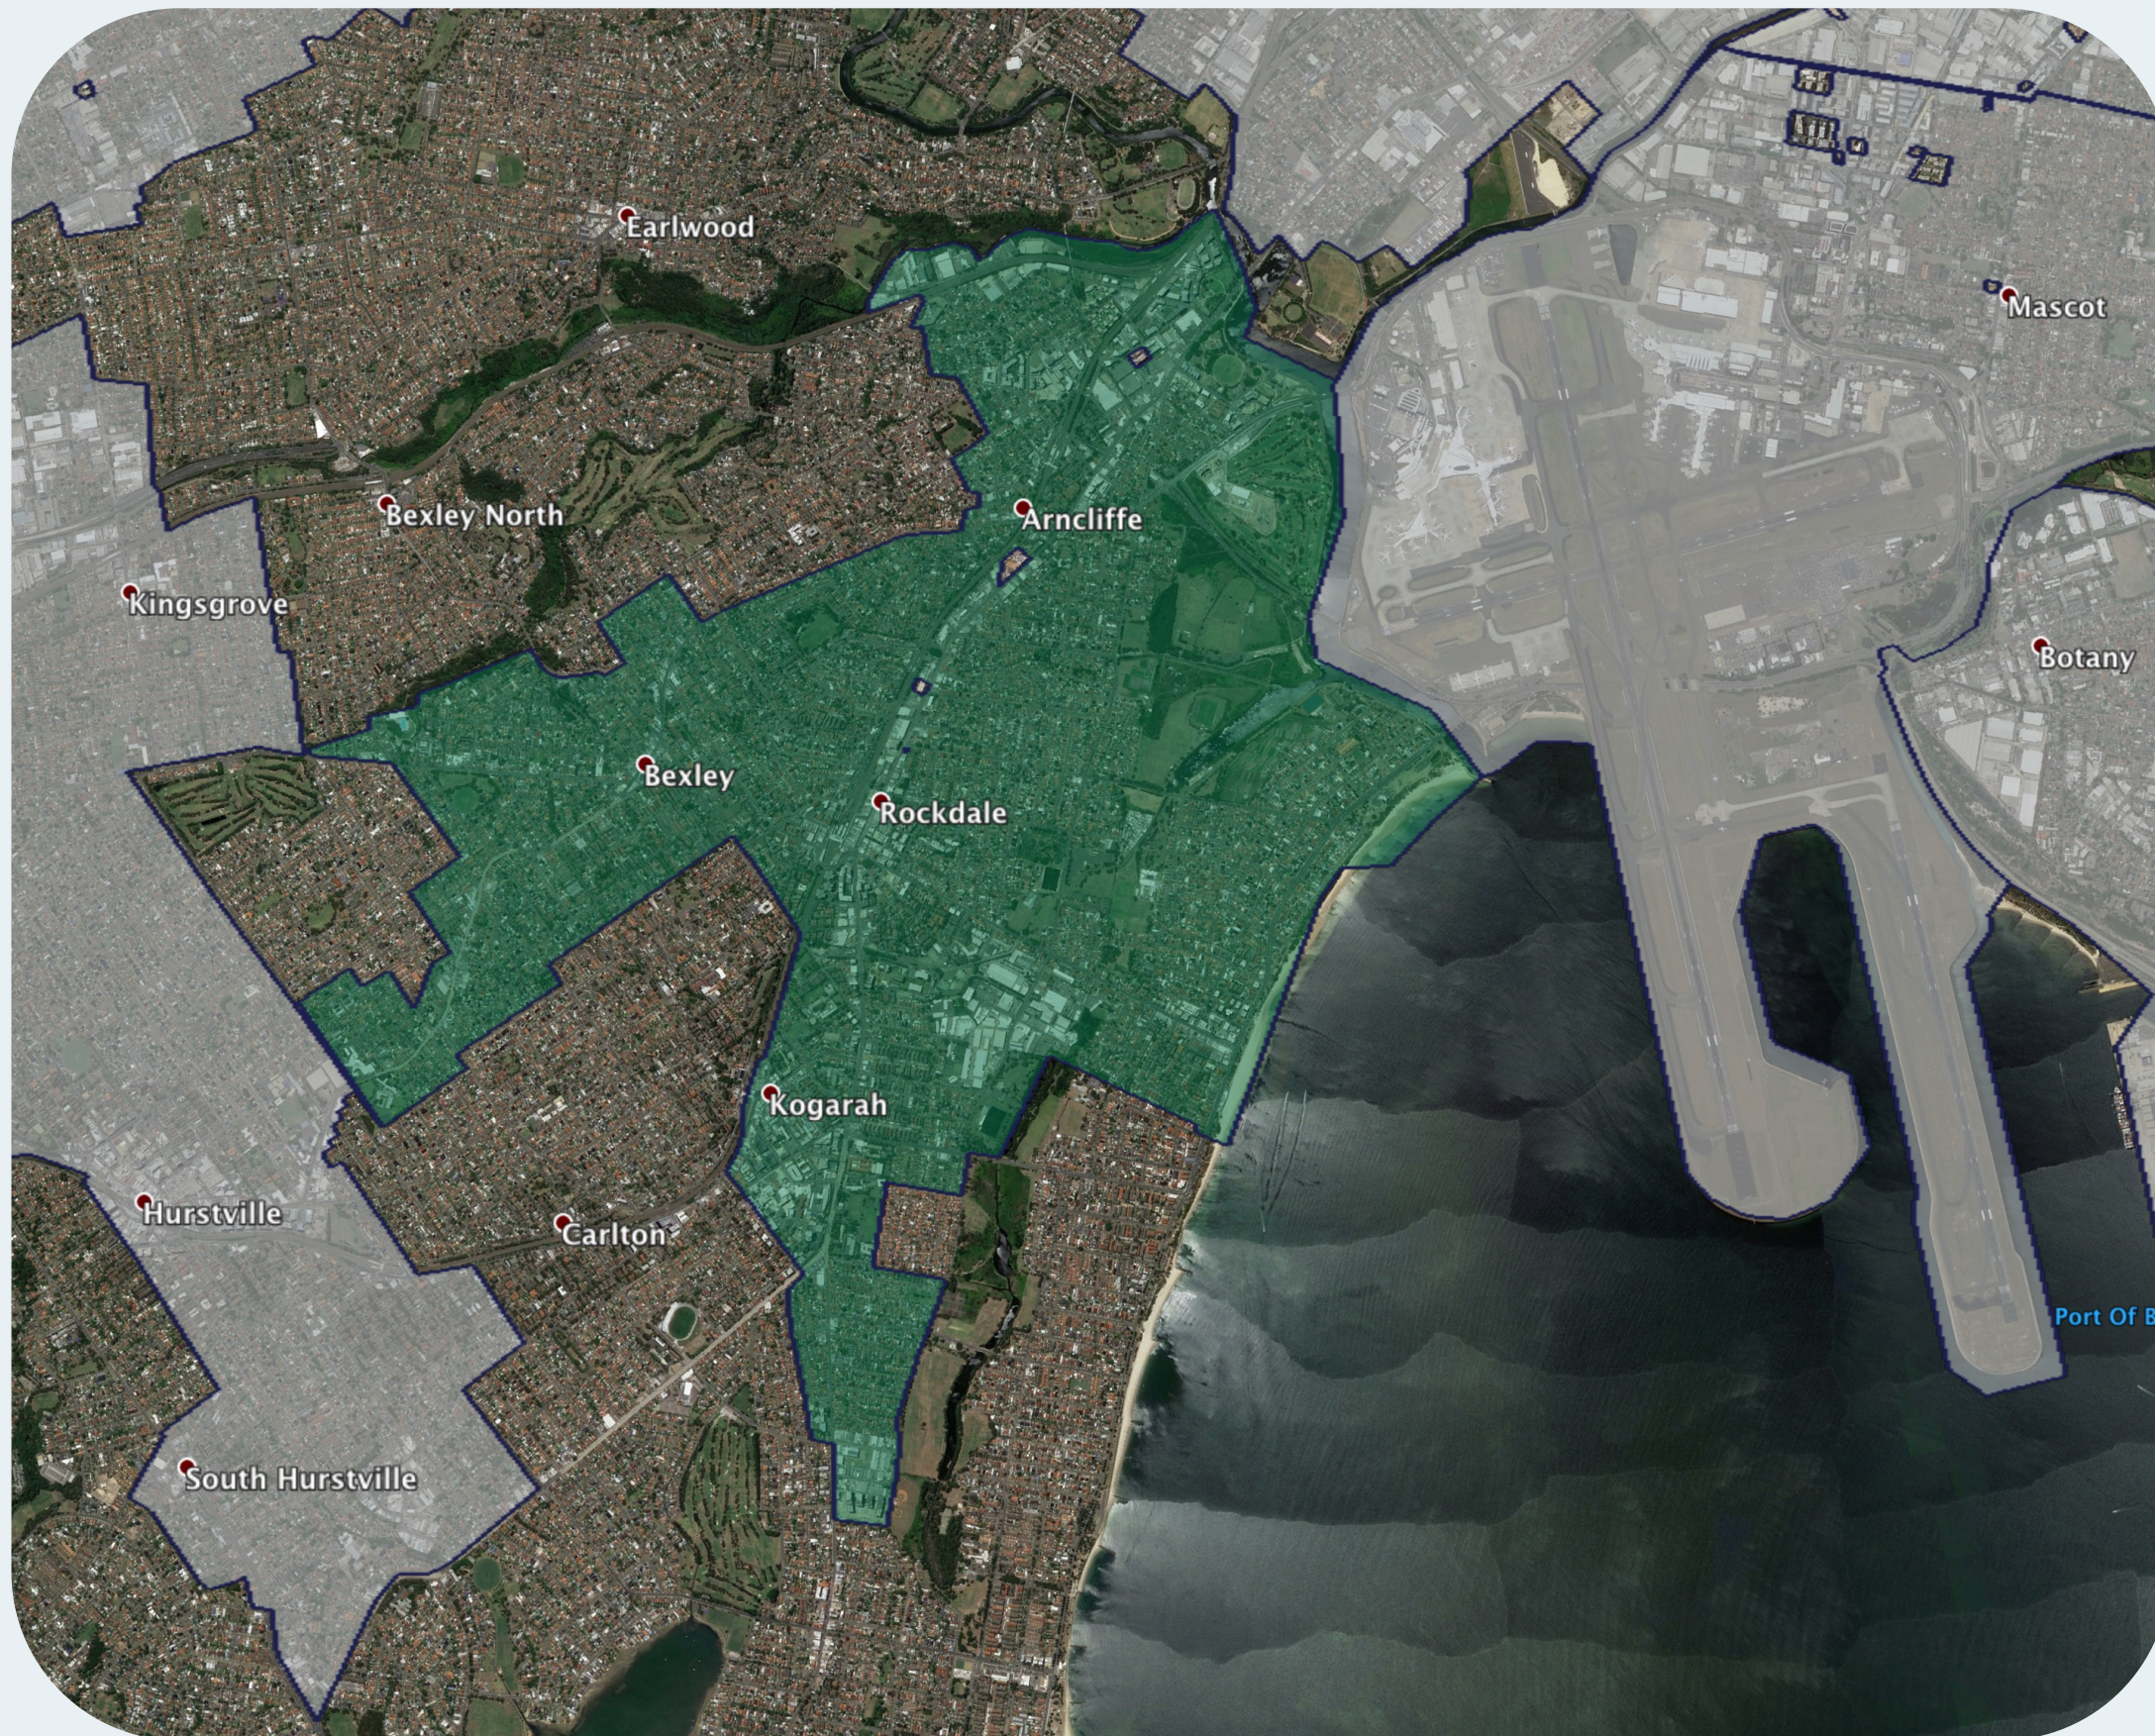

nbn™ Business Fibre Zone indicative map – Kogarah and surrounds

The nbn™ Business Fibre Initiative is available to businesses right across the country.

The areas highlighted on this map, are part of an nbn™ Business Fibre Zone that is eligible for business nbn™ Enterprise Ethernet.

To find out more about the Fibre Initiative contact your service provider, or visit: nbn.com.au/businessfibre

Key

-  nbn™ Business Fibre Zone
-  Adjacent/nearby nbn™ Business Fibre Zone (where relevant)