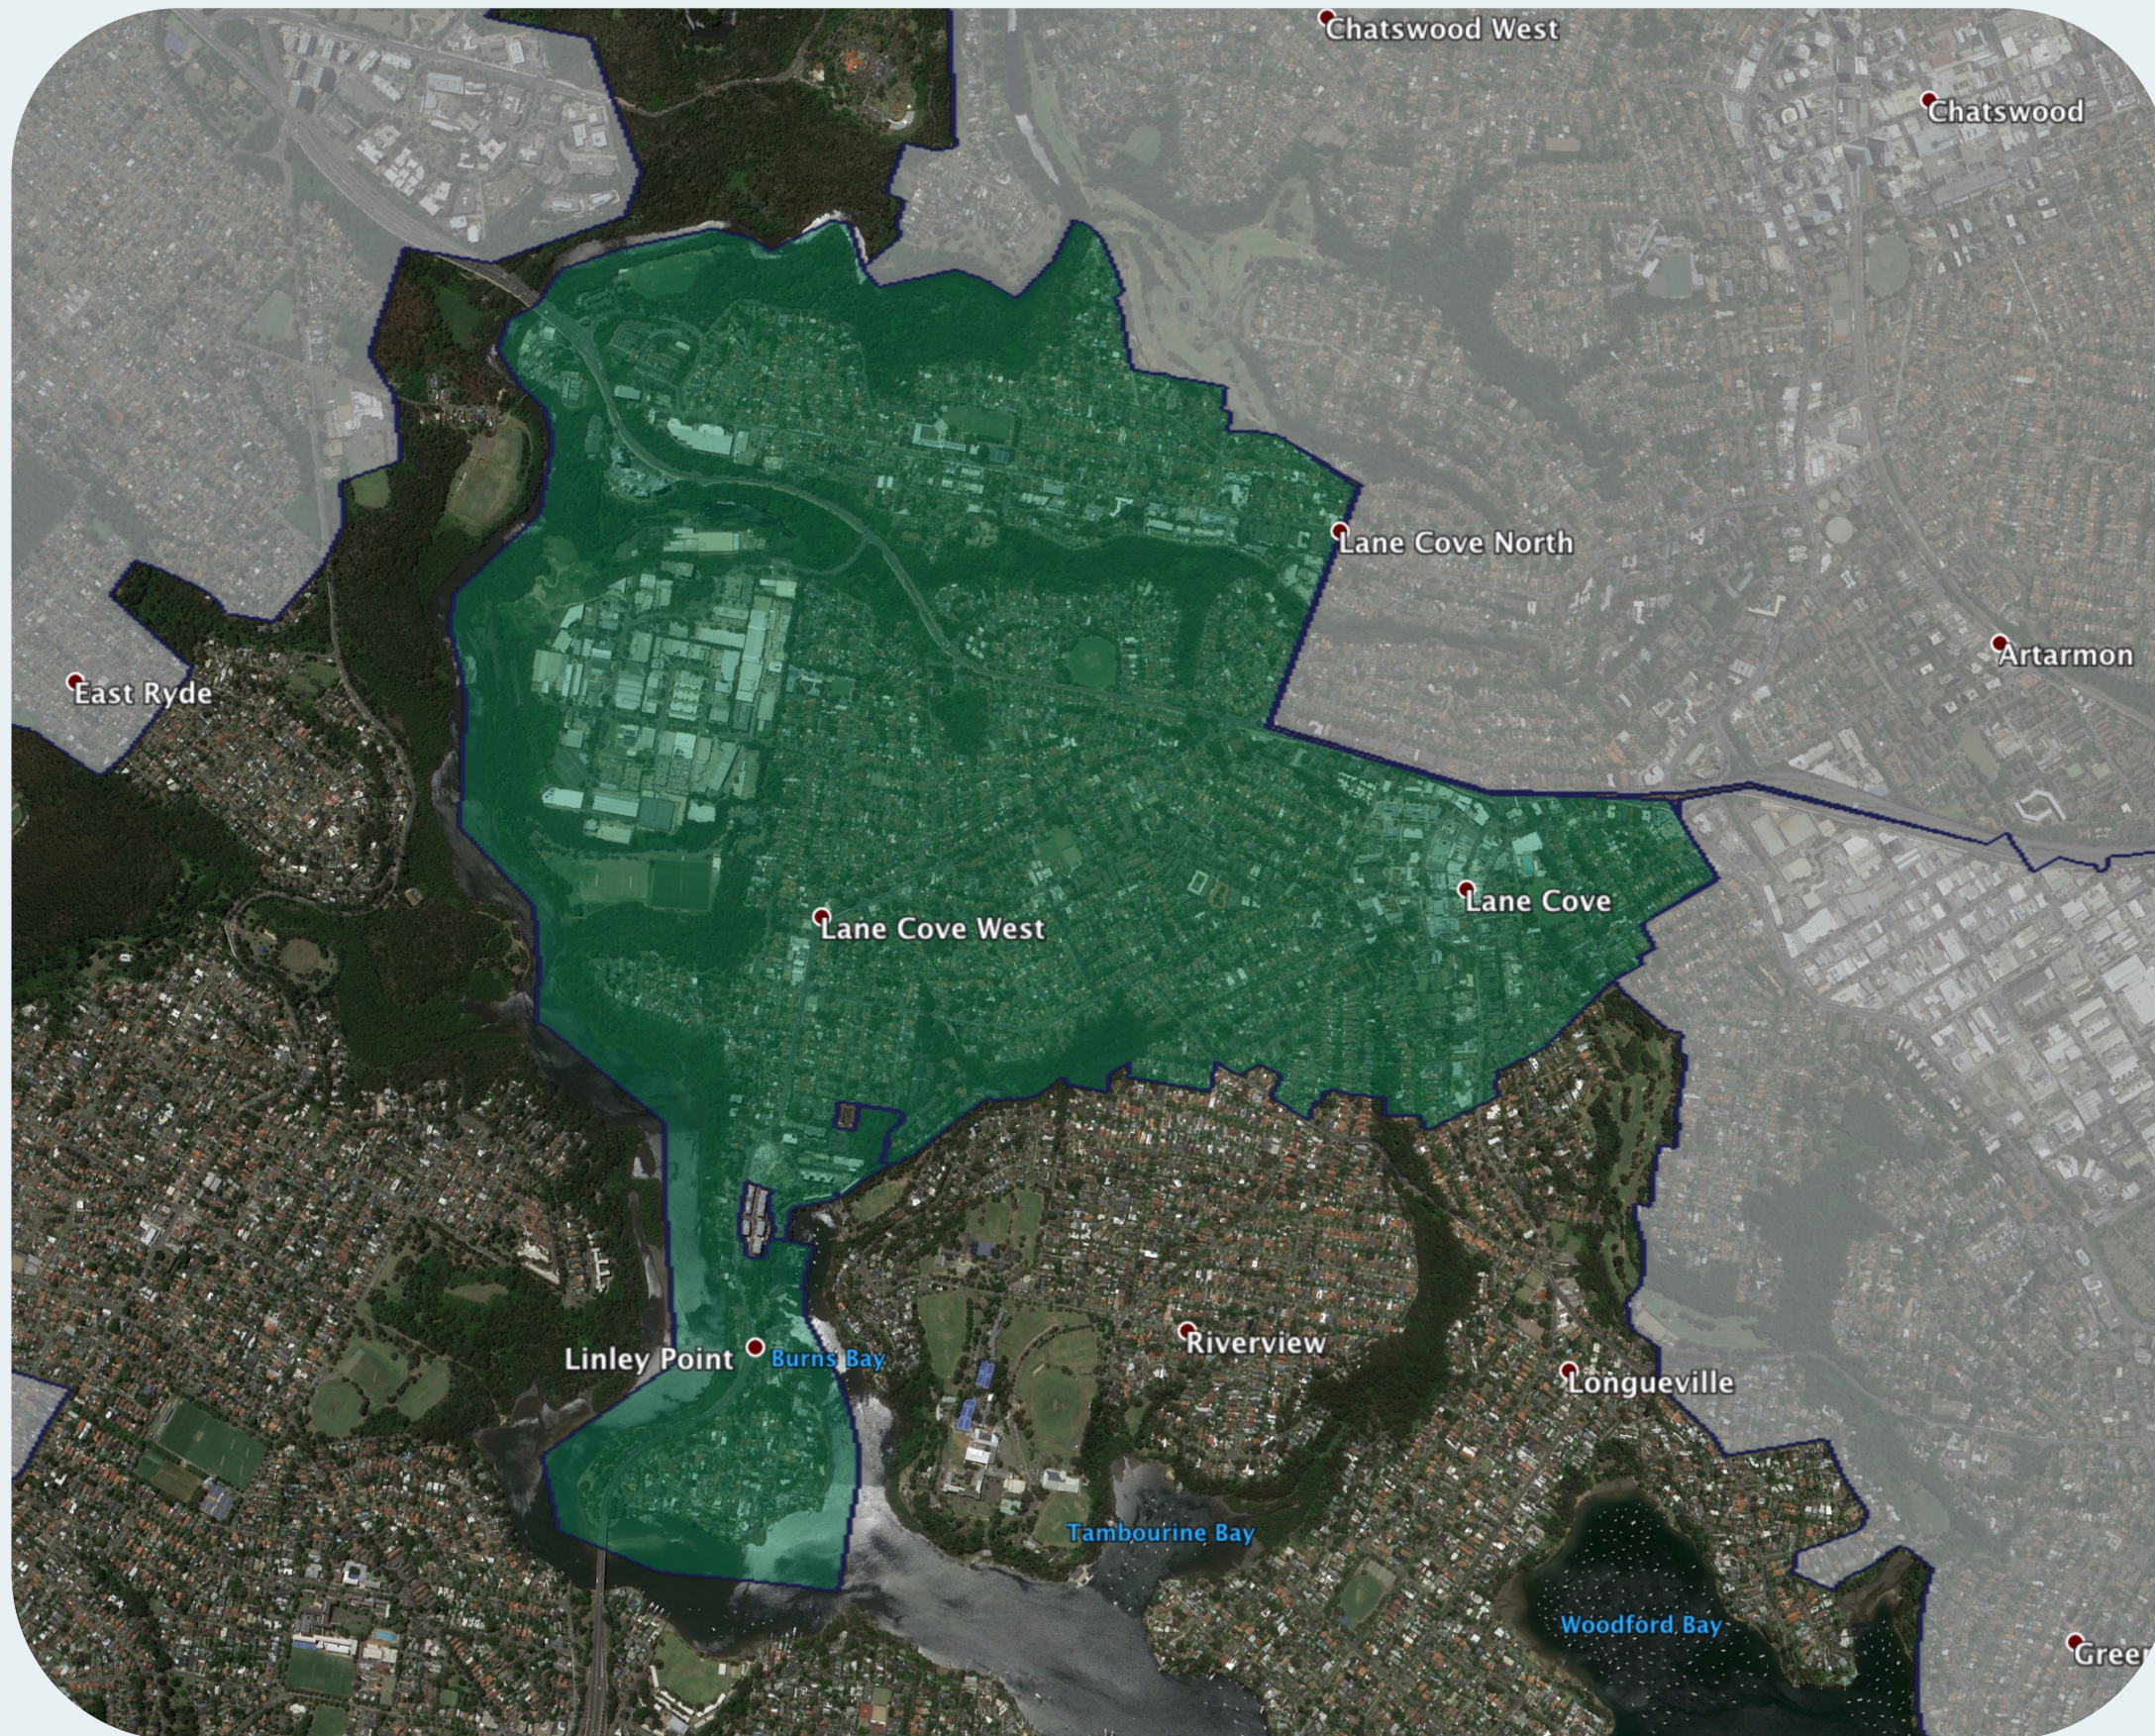

nbn™ Business Fibre Zone indicative map - Lane Cove and surrounds

The nbn™ Business Fibre Initiative is available to businesses right across the country.

The areas highlighted on this map, are part of an nbn™ Business Fibre Zone that is eligible for business nbn™ Enterprise Ethernet.

To find out more about the Fibre Initiative contact your service provider, or visit: nbn.com.au/businessfibre

Key

-  nbn™ Business Fibre Zone
-  Adjacent/nearby nbn™ Business Fibre Zone (where relevant)