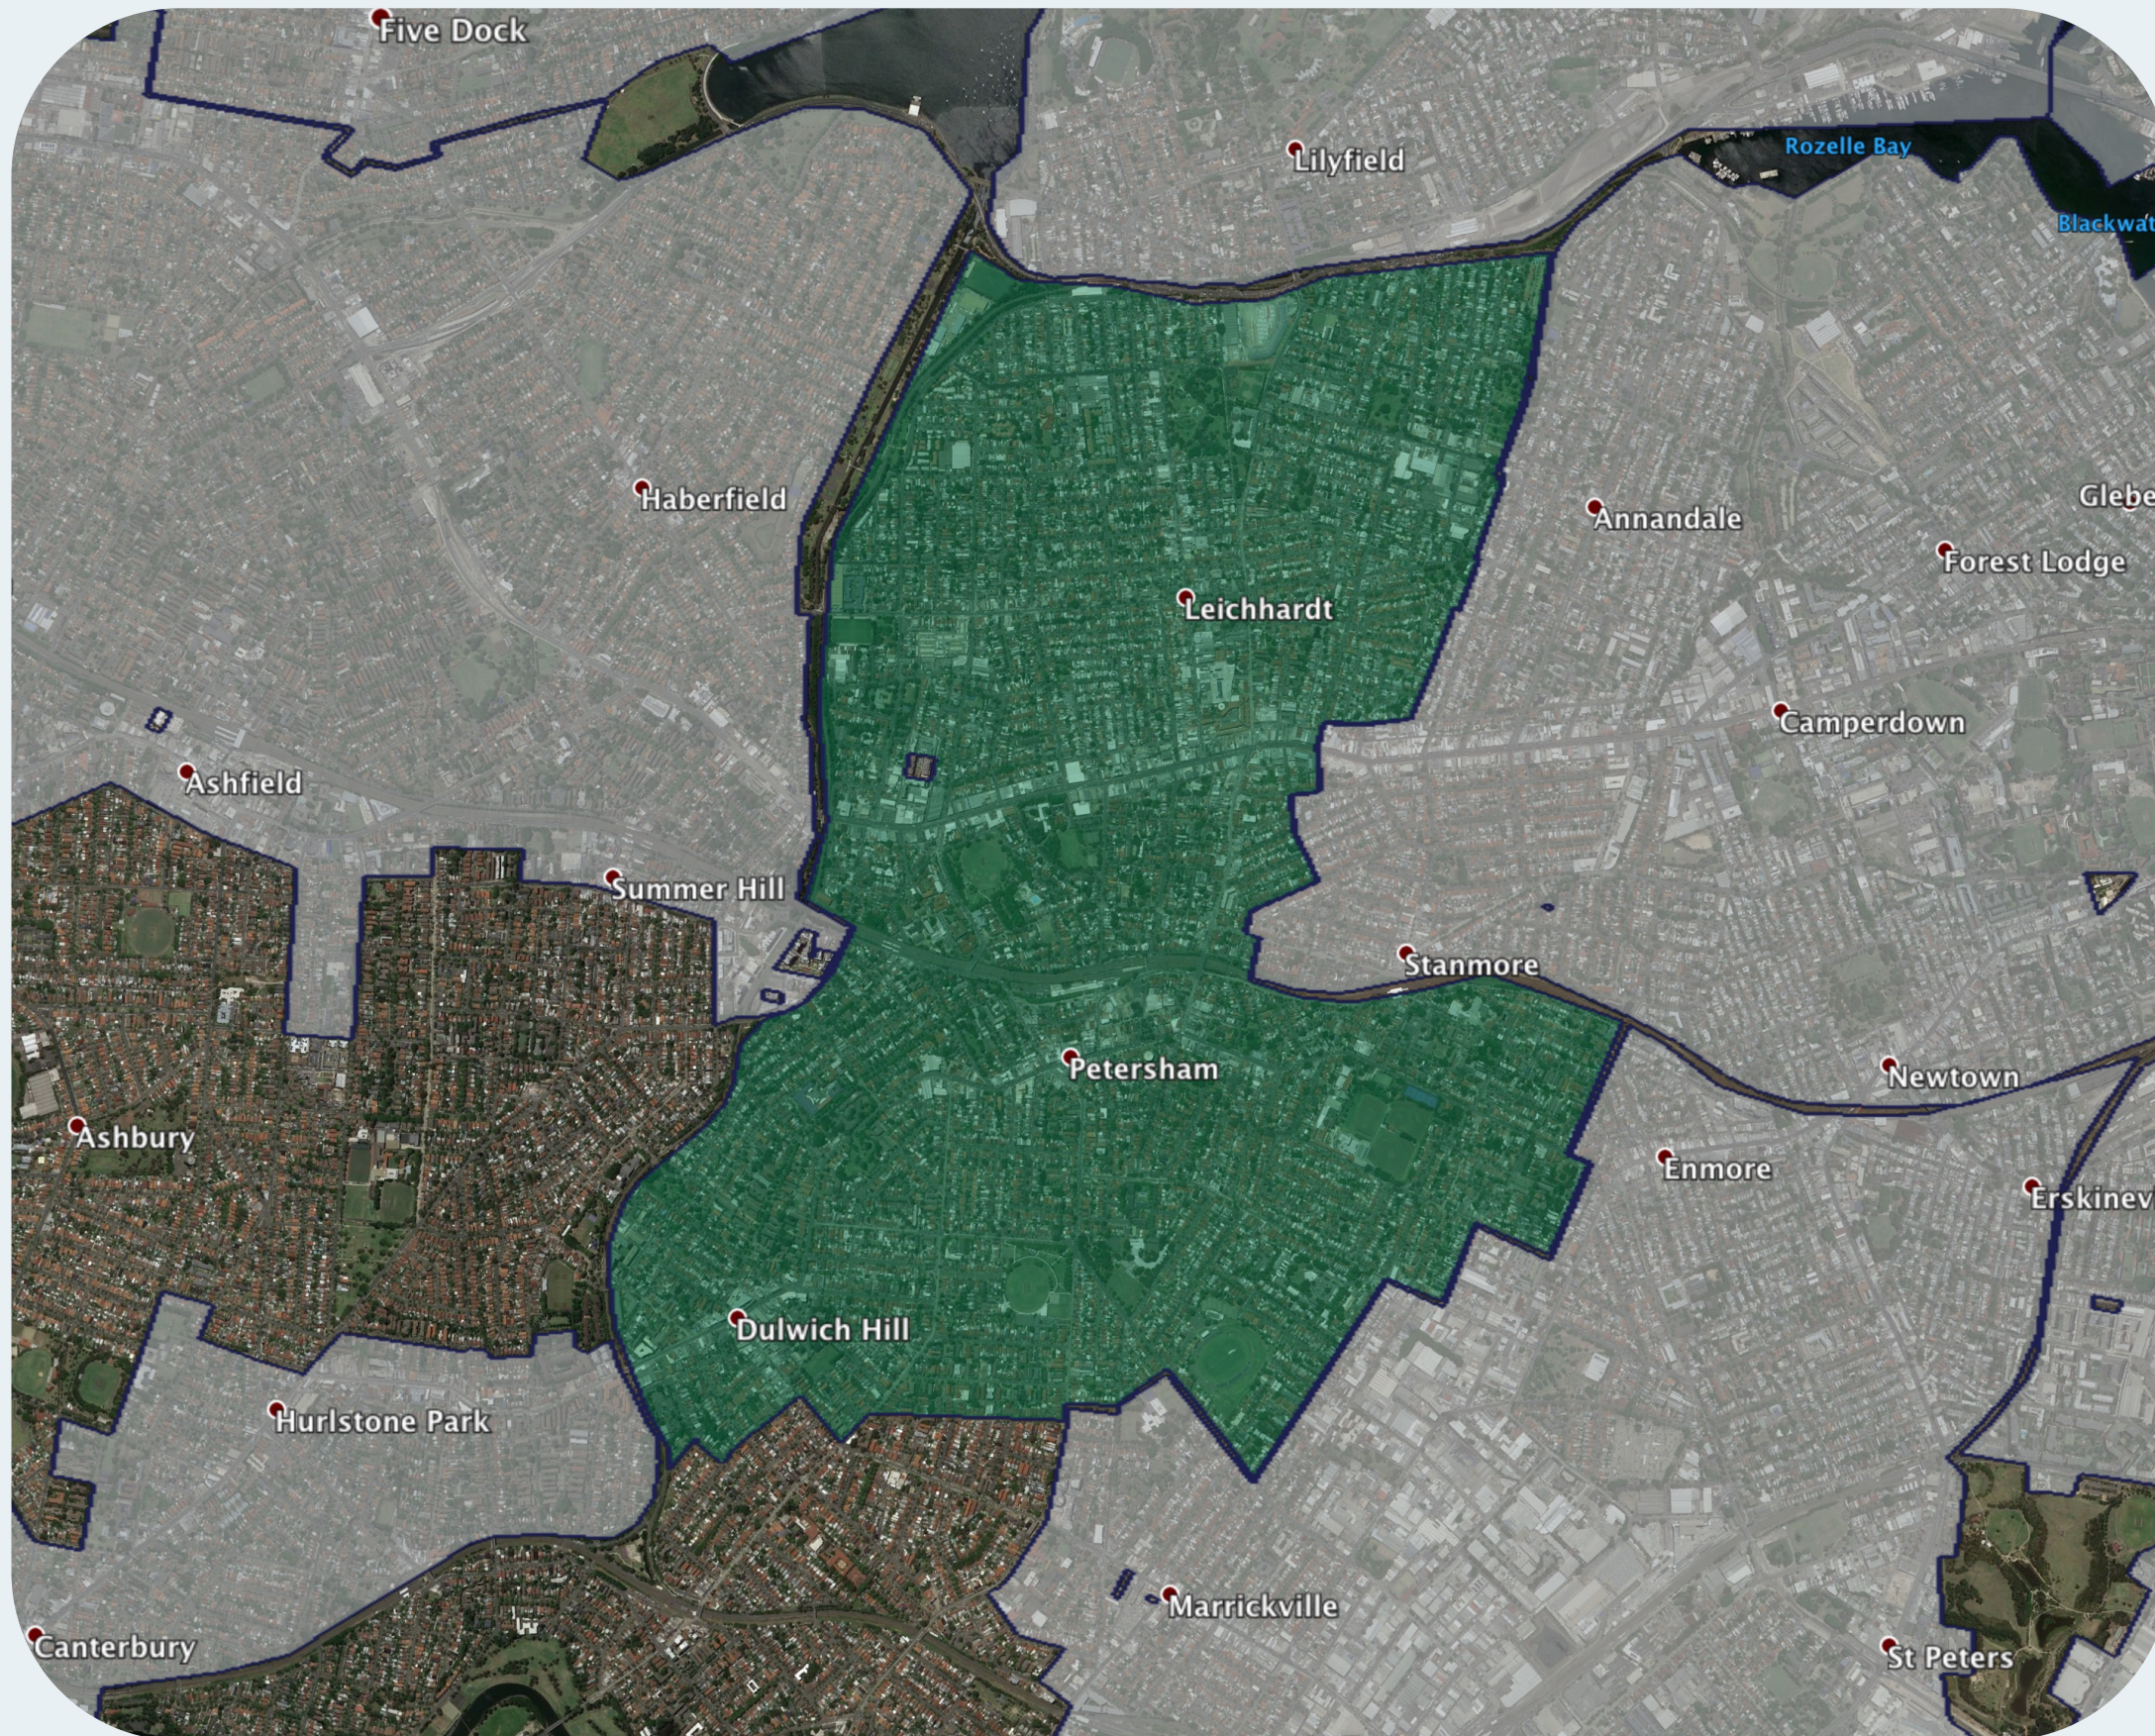

nbn™ Business Fibre Zone indicative map - Leichhardt and surrounds

The nbn™ Business Fibre Initiative is available to businesses right across the country.

The areas highlighted on this map, are part of an nbn™ Business Fibre Zone that is eligible for business nbn™ Enterprise Ethernet.

To find out more about the Fibre Initiative contact your service provider, or visit: nbn.com.au/businessfibre

Key

-  nbn™ Business Fibre Zone
-  Adjacent/nearby nbn™ Business Fibre Zone (where relevant)