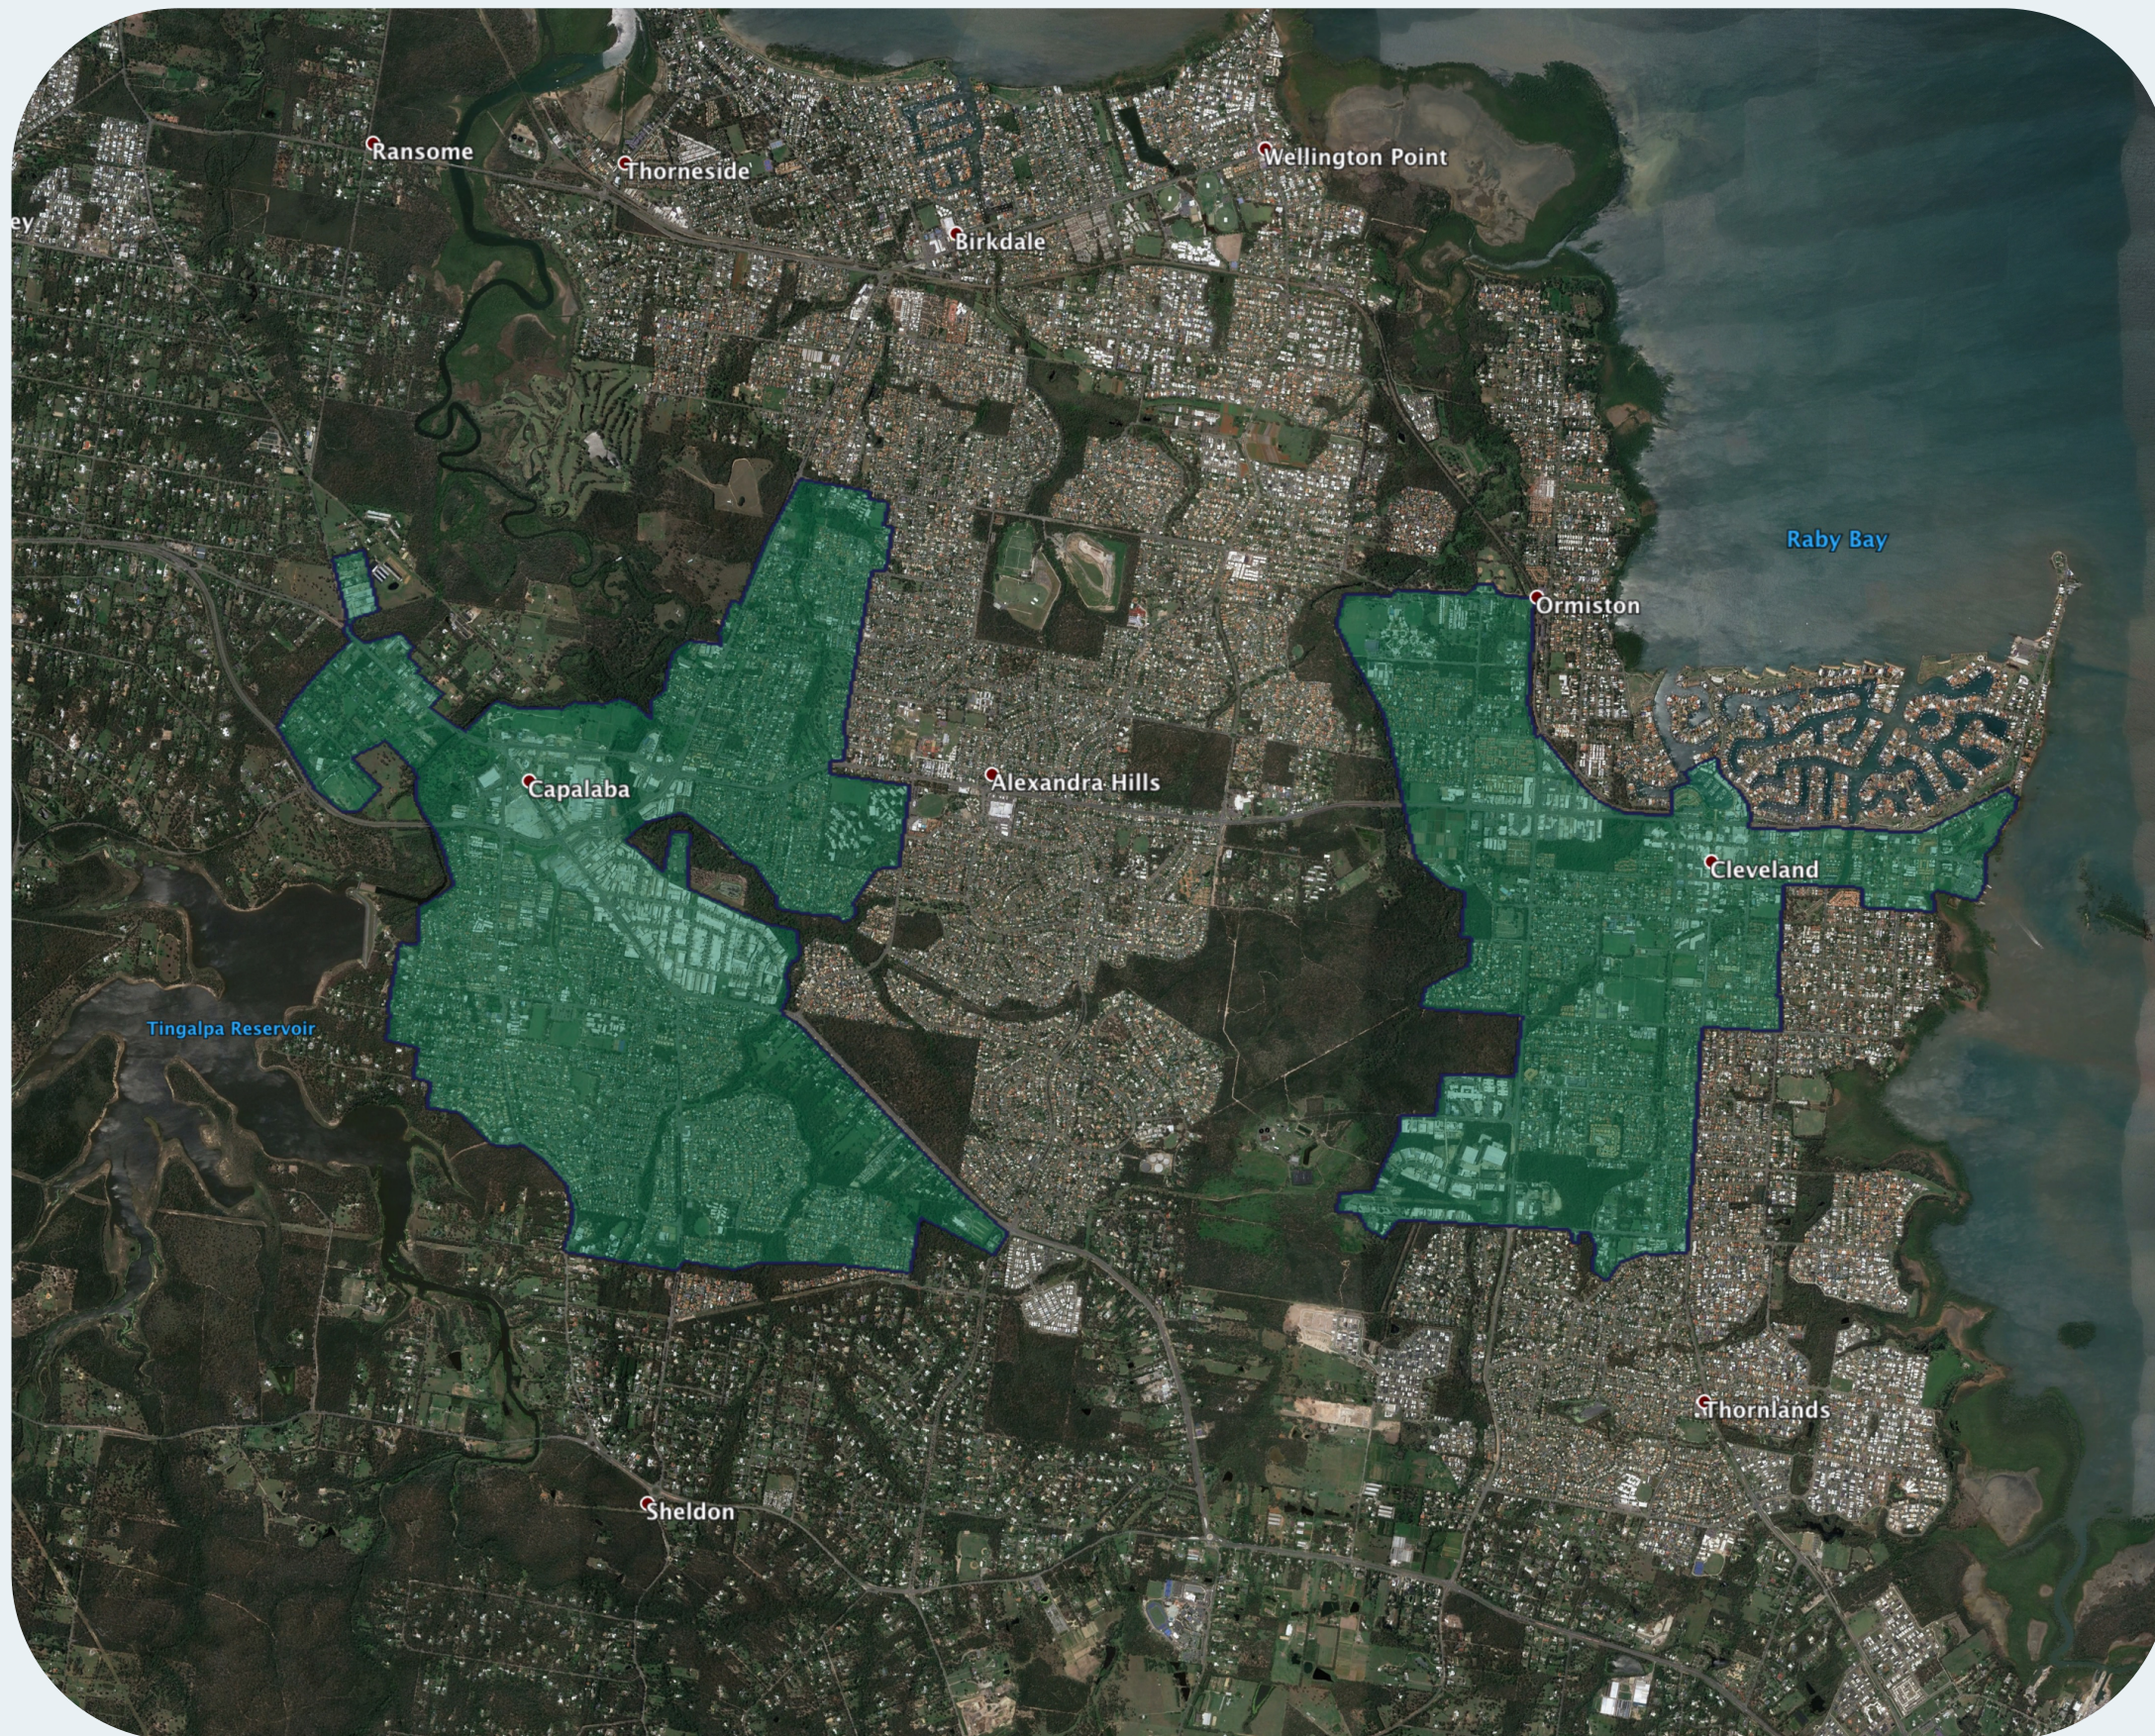

nbn™ Business Fibre Zone indicative map - Capalaba - Cleveland and surrounds

The nbn™ Business Fibre Initiative is available to businesses right across the country.

The areas highlighted on this map, are part of an nbn™ Business Fibre Zone that is eligible for business nbn™ Enterprise Ethernet.

To find out more about the Fibre Initiative contact your service provider, or visit: nbn.com.au/businessfibre

Key

-  nbn™ Business Fibre Zone
-  Adjacent/nearby nbn™ Business Fibre Zone (where relevant)