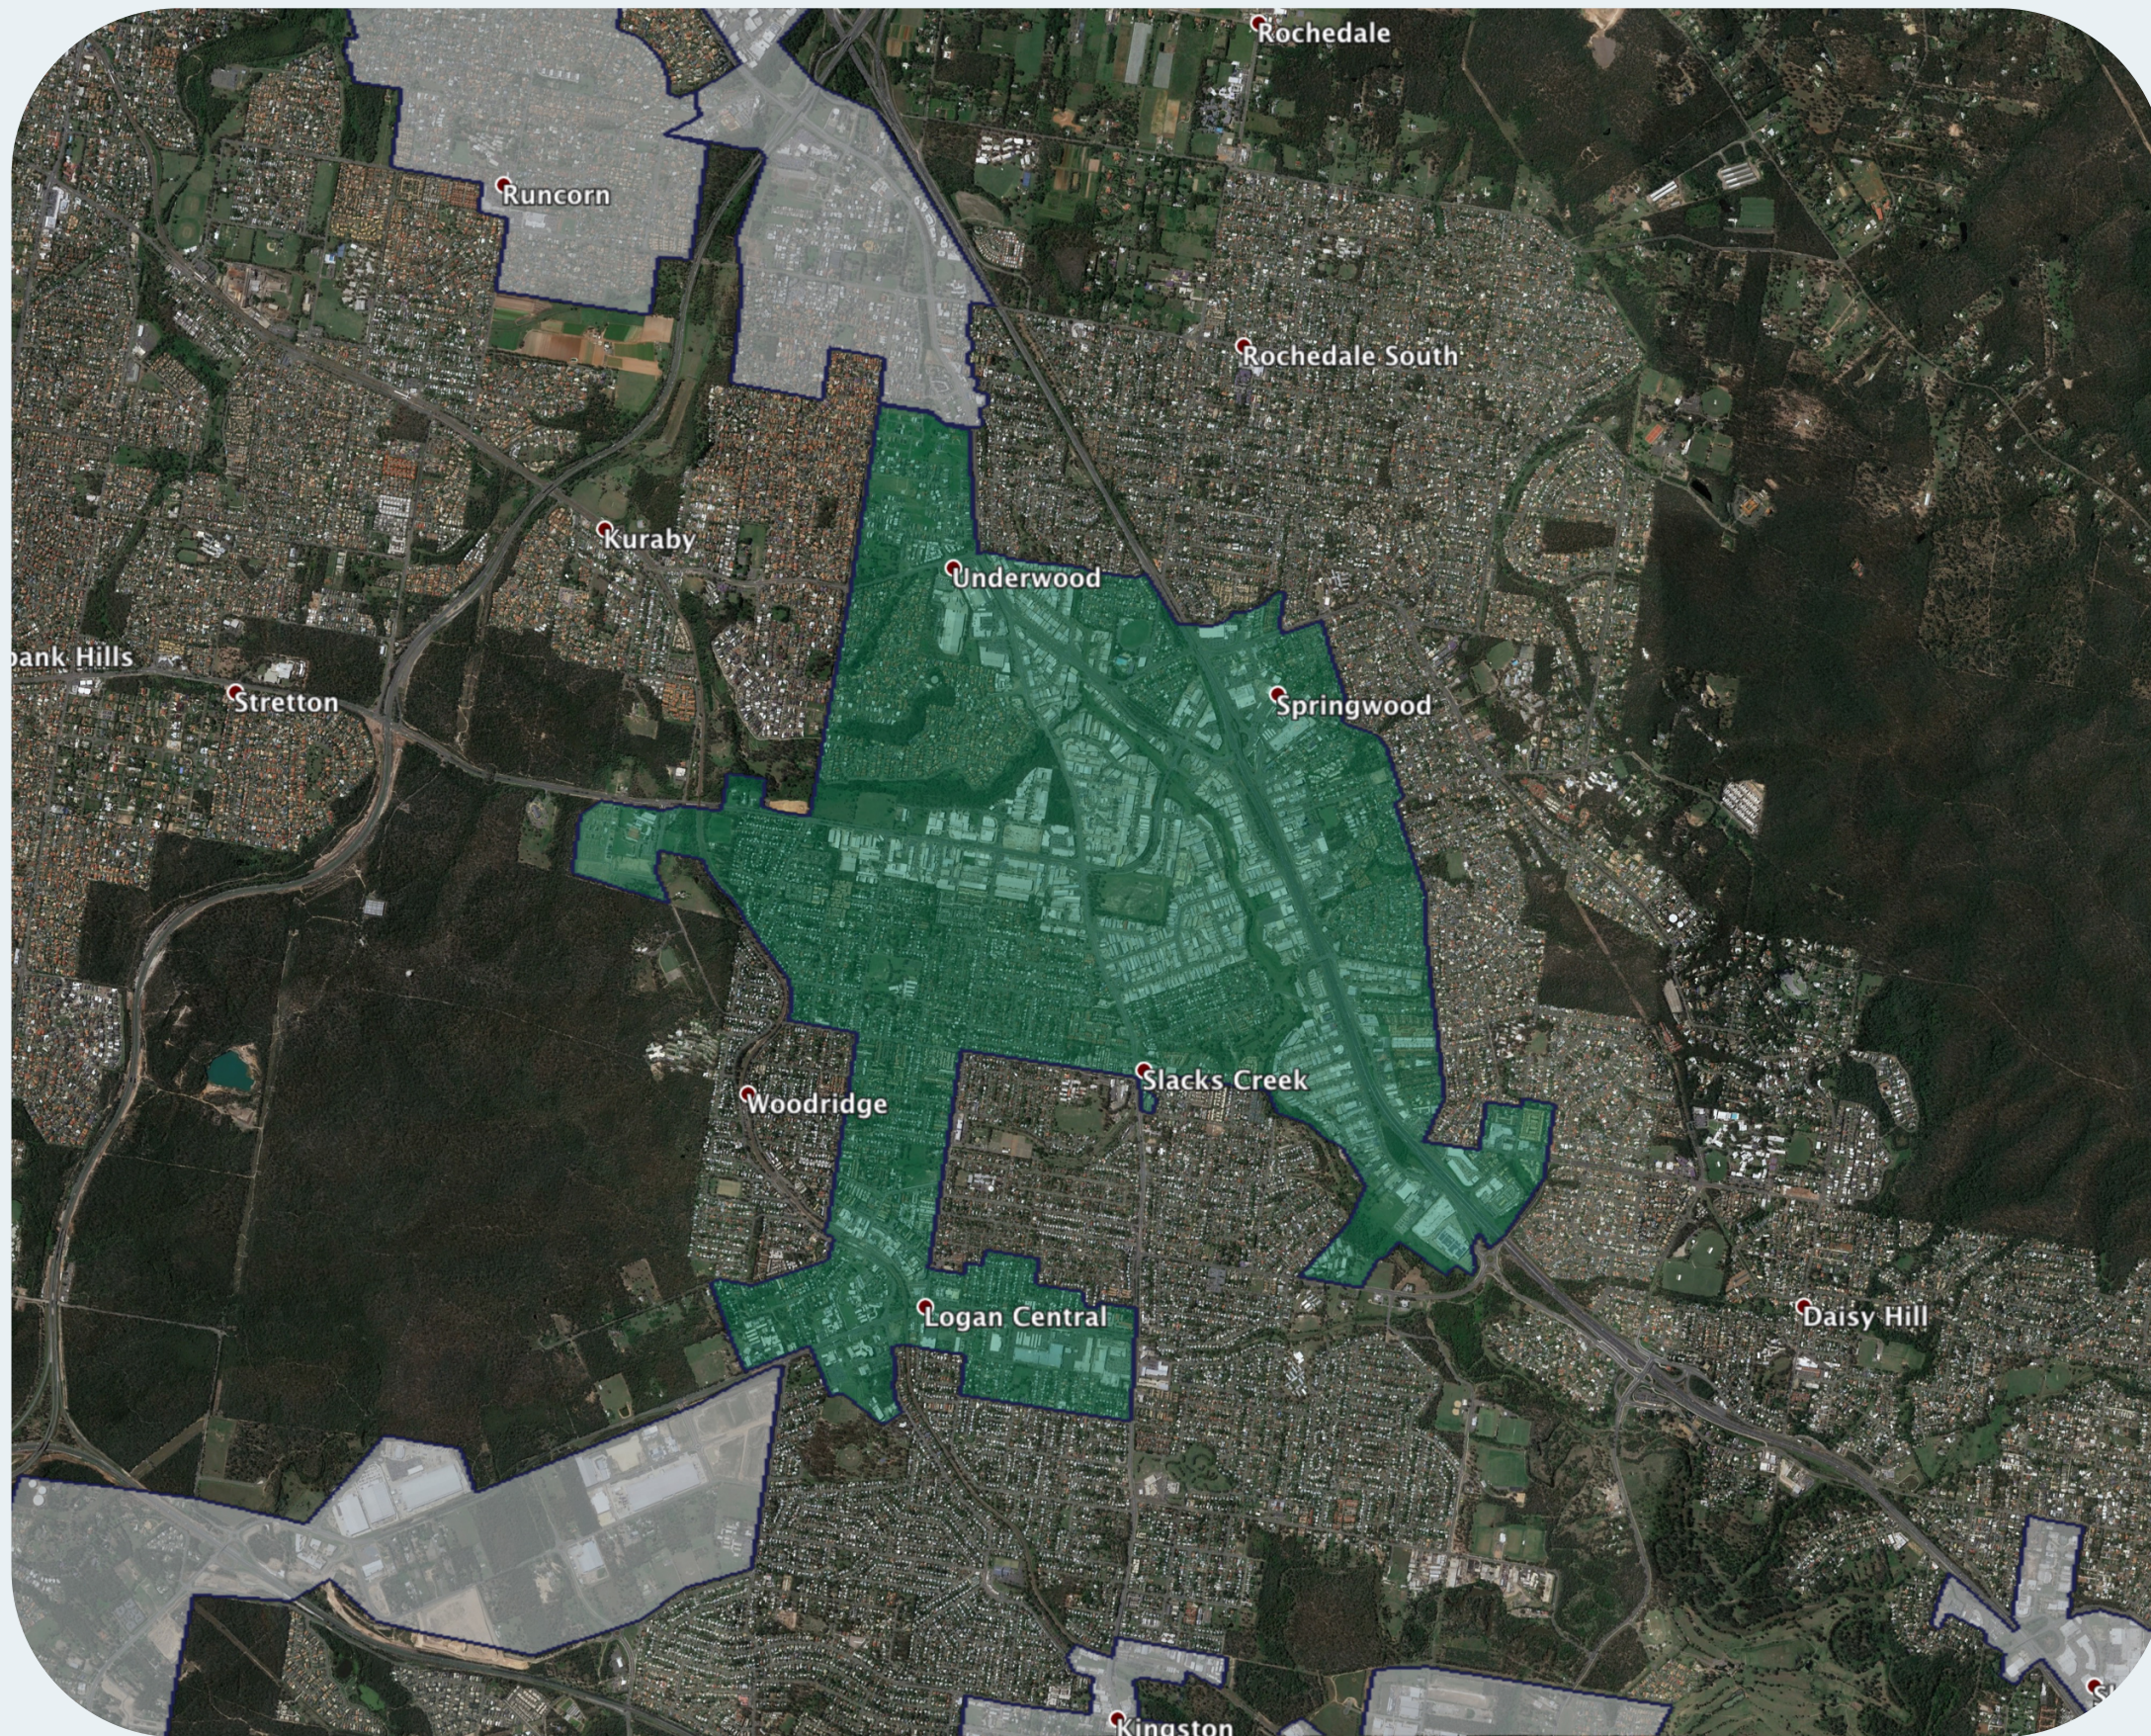

nbn™ Business Fibre Zone indicative map - Slacks Creek and surrounds

The nbn™ Business Fibre Initiative is available to businesses right across the country.

The areas highlighted on this map, are part of an nbn™ Business Fibre Zone that is eligible for business nbn™ Enterprise Ethernet.

To find out more about the Fibre Initiative contact your service provider, or visit: nbn.com.au/businessfibre

Key

-  nbn™ Business Fibre Zone
-  Adjacent/nearby nbn™ Business Fibre Zone (where relevant)