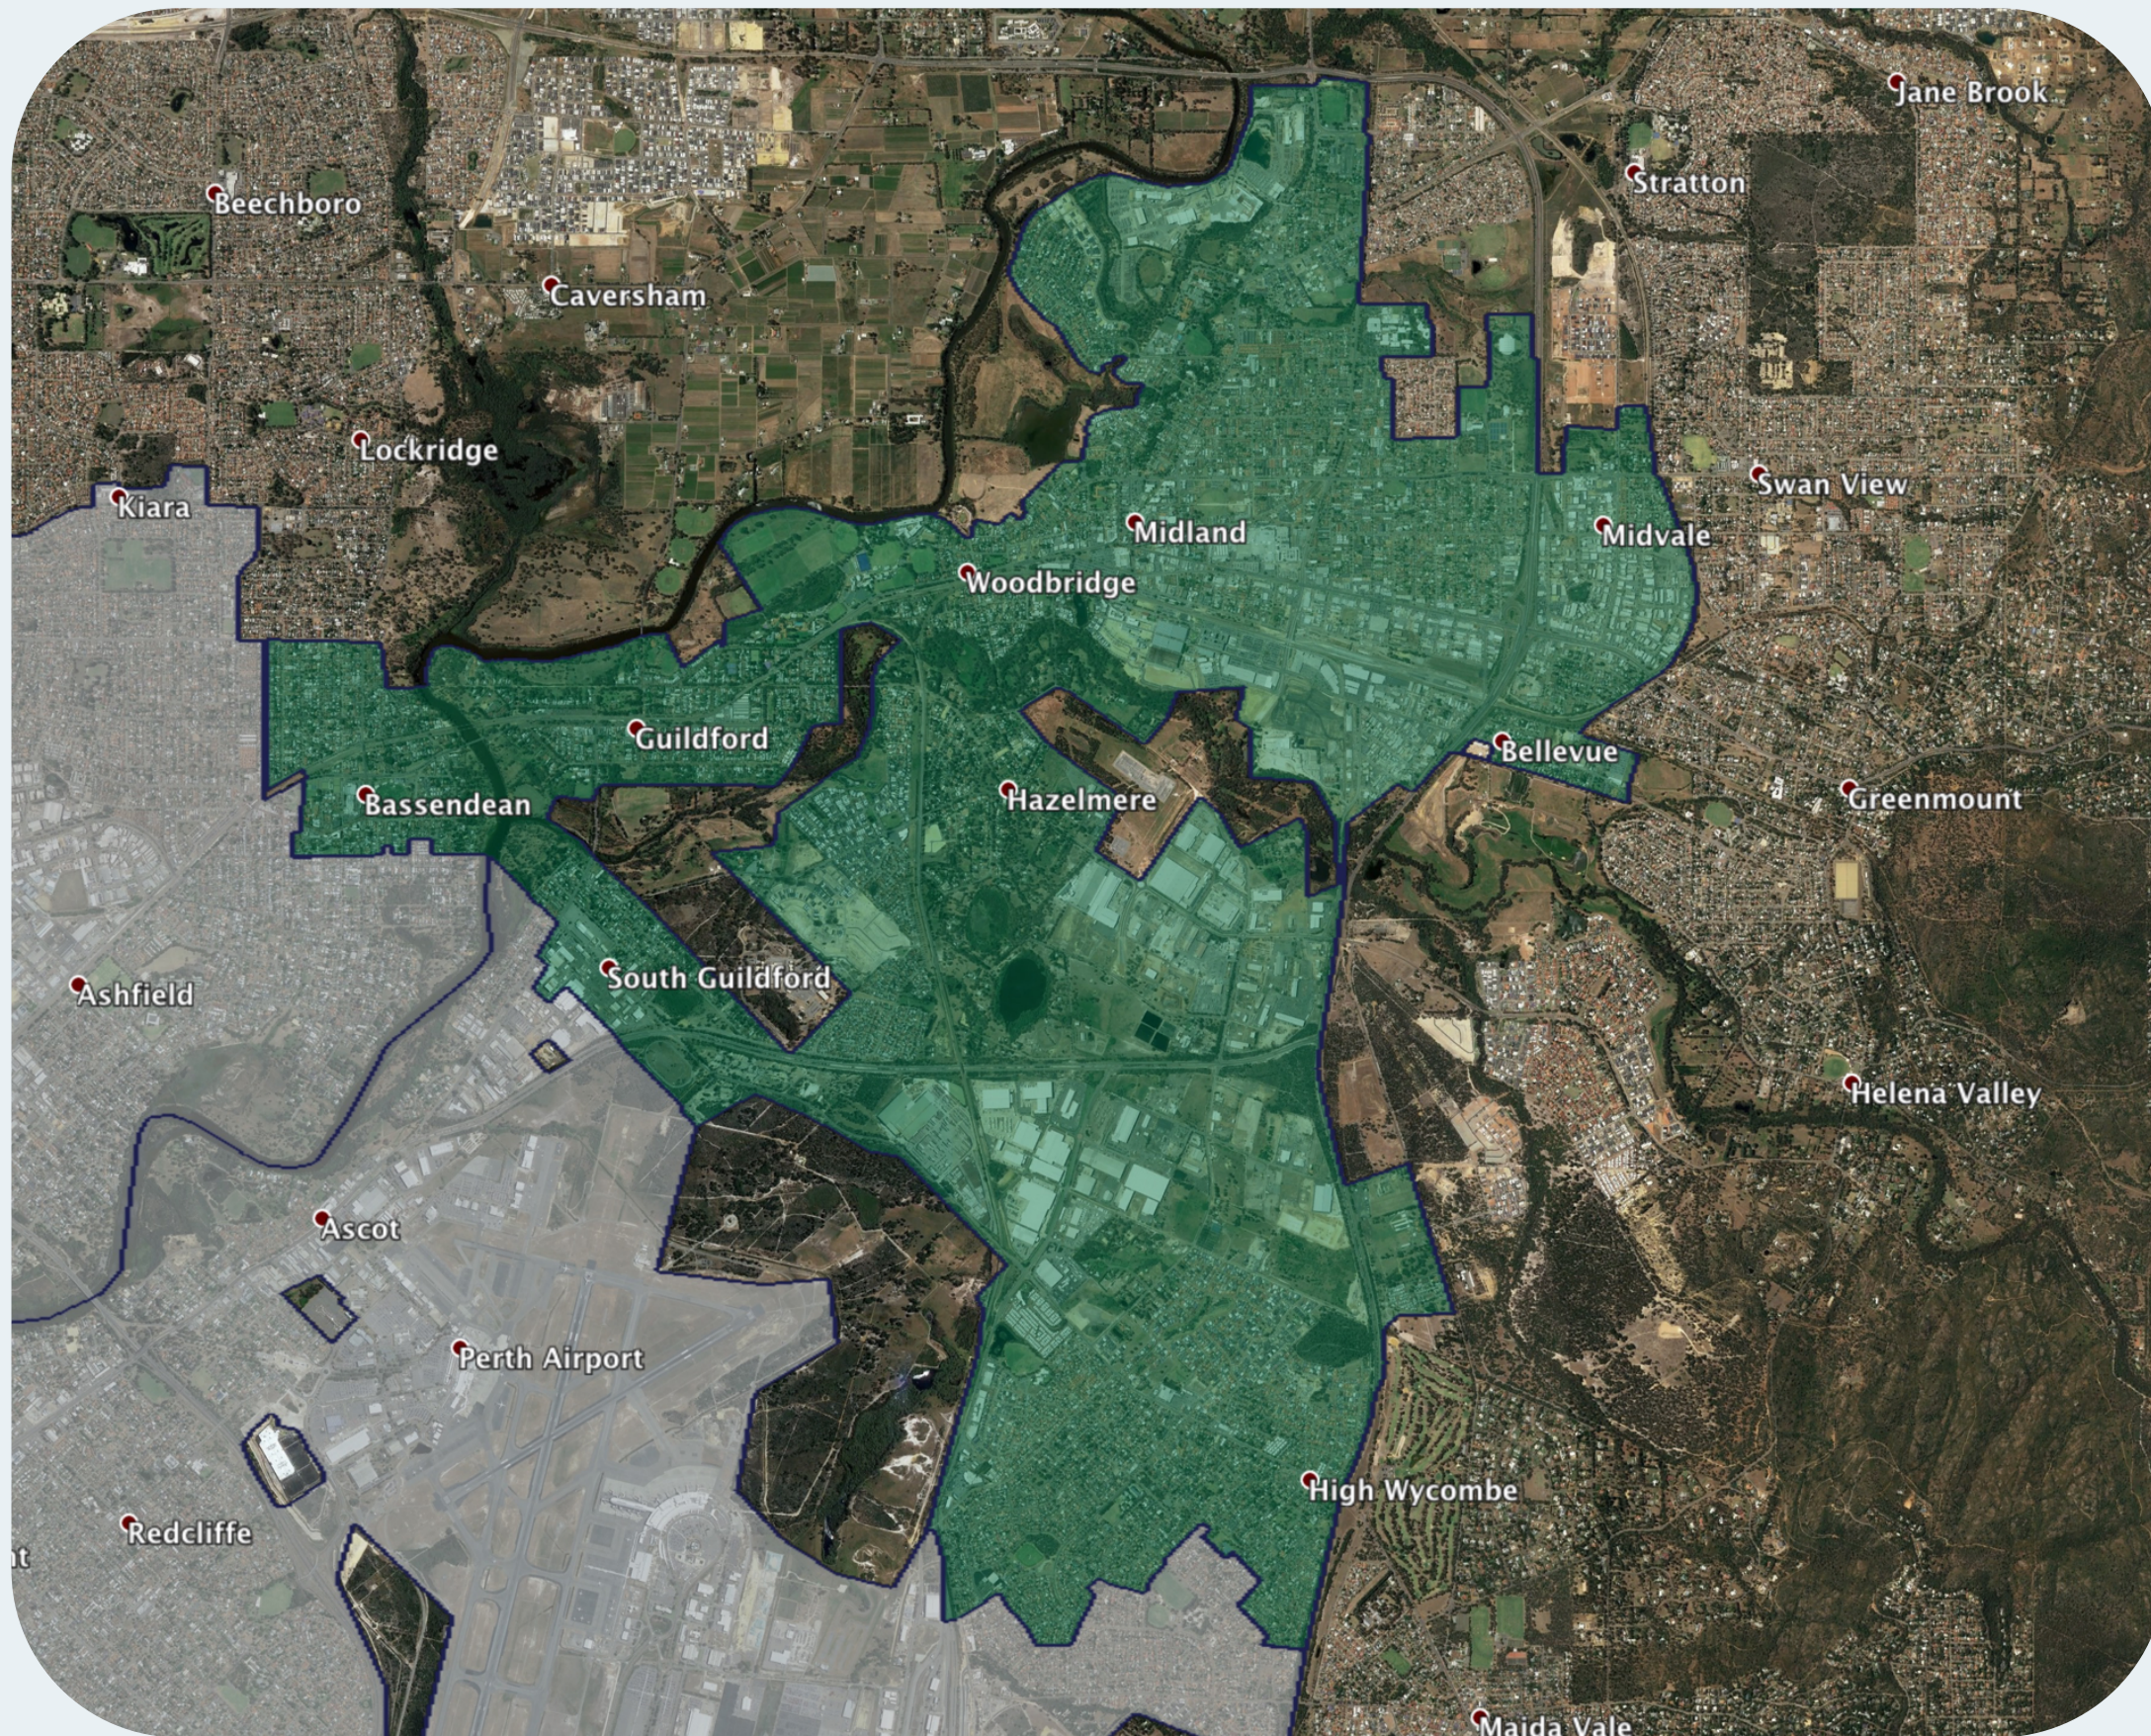

nbn™ Business Fibre Zone indicative map – Midland - Guildford and surrounds

The nbn™ Business Fibre Initiative is available to businesses right across the country.

The areas highlighted on this map, are part of an nbn™ Business Fibre Zone that is eligible for business nbn™ Enterprise Ethernet.

To find out more about the Fibre Initiative contact your service provider, or visit: nbn.com.au/businessfibre

Key

-  nbn™ Business Fibre Zone
-  Adjacent/nearby nbn™ Business Fibre Zone (where relevant)